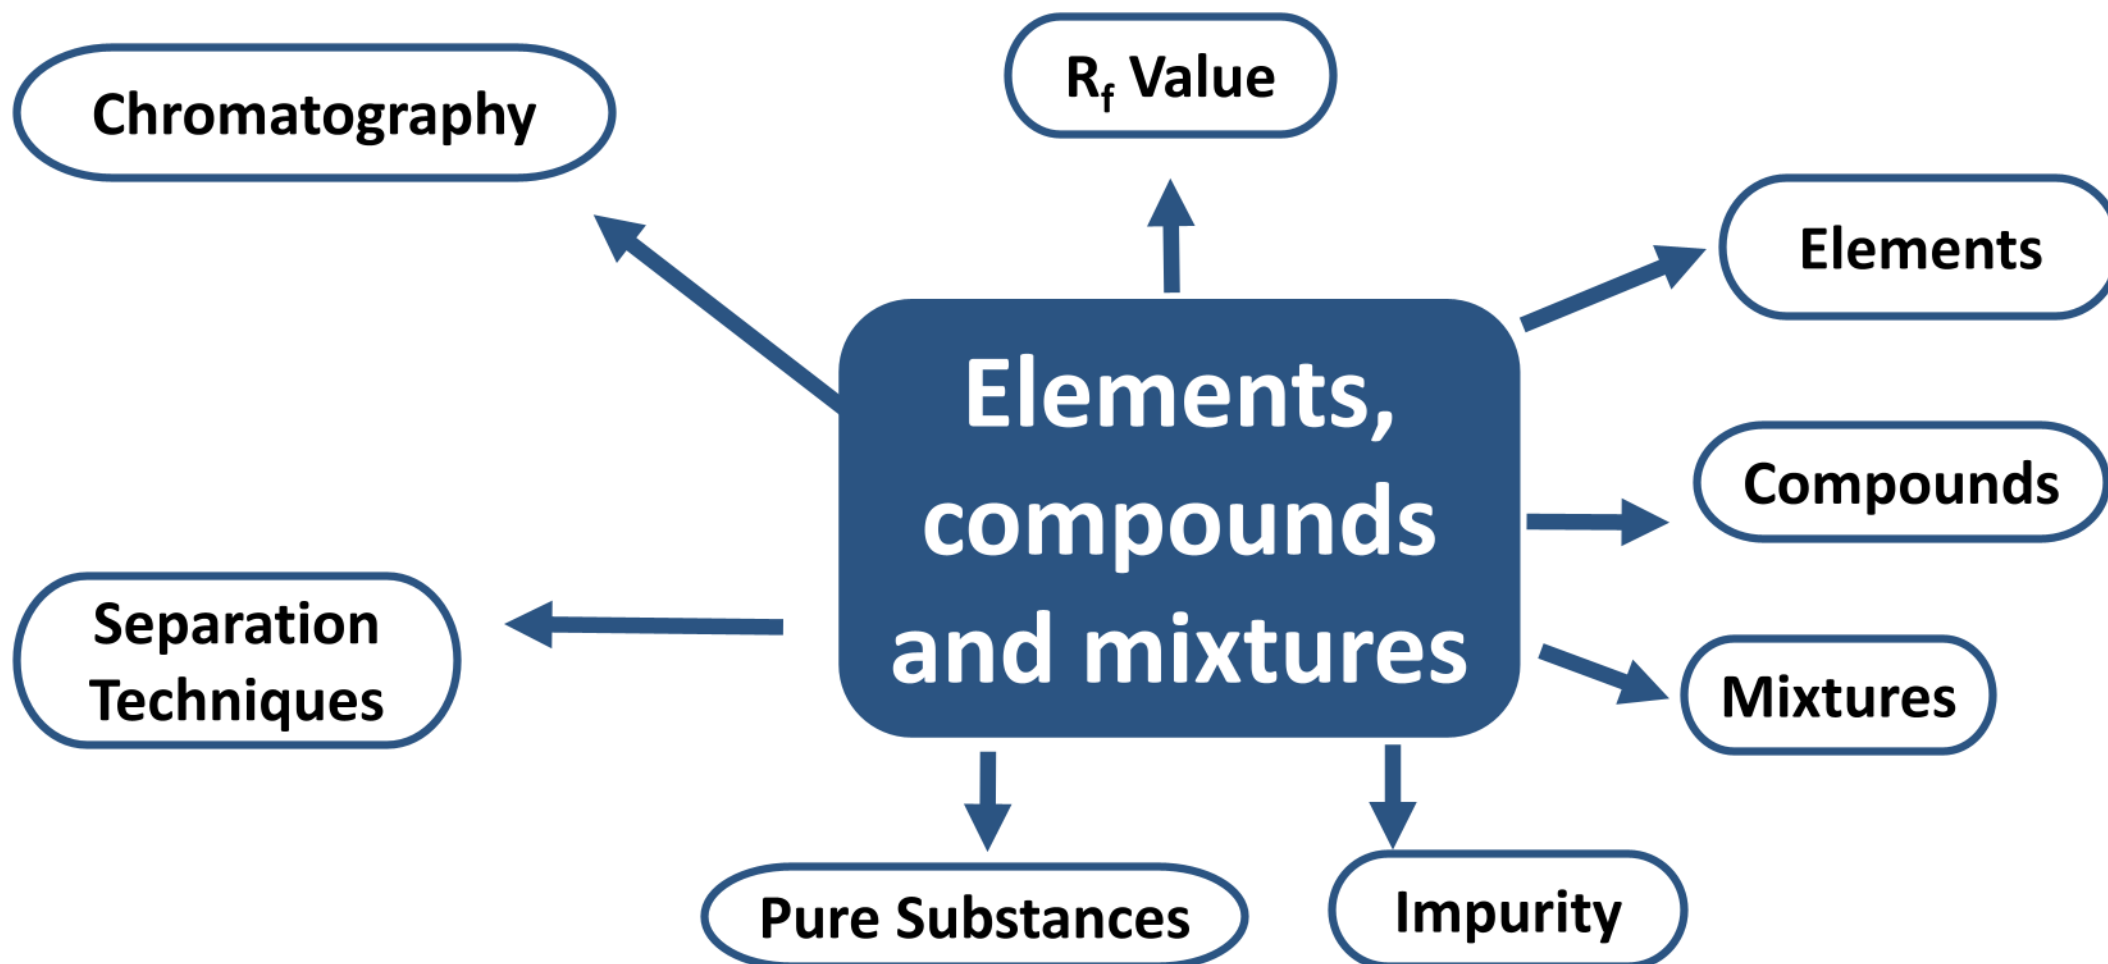

Chemistry

MIND MAP

INTERNATIONAL ORDINARY LEVEL

OLYMPIAN
INTERNATIONAL
ACADEMY

077 4258526

SENIOR INTERNATIONAL SCHOOL TEACHER

RUVINI WANNIARACHCHI BSc/PQHRM

①