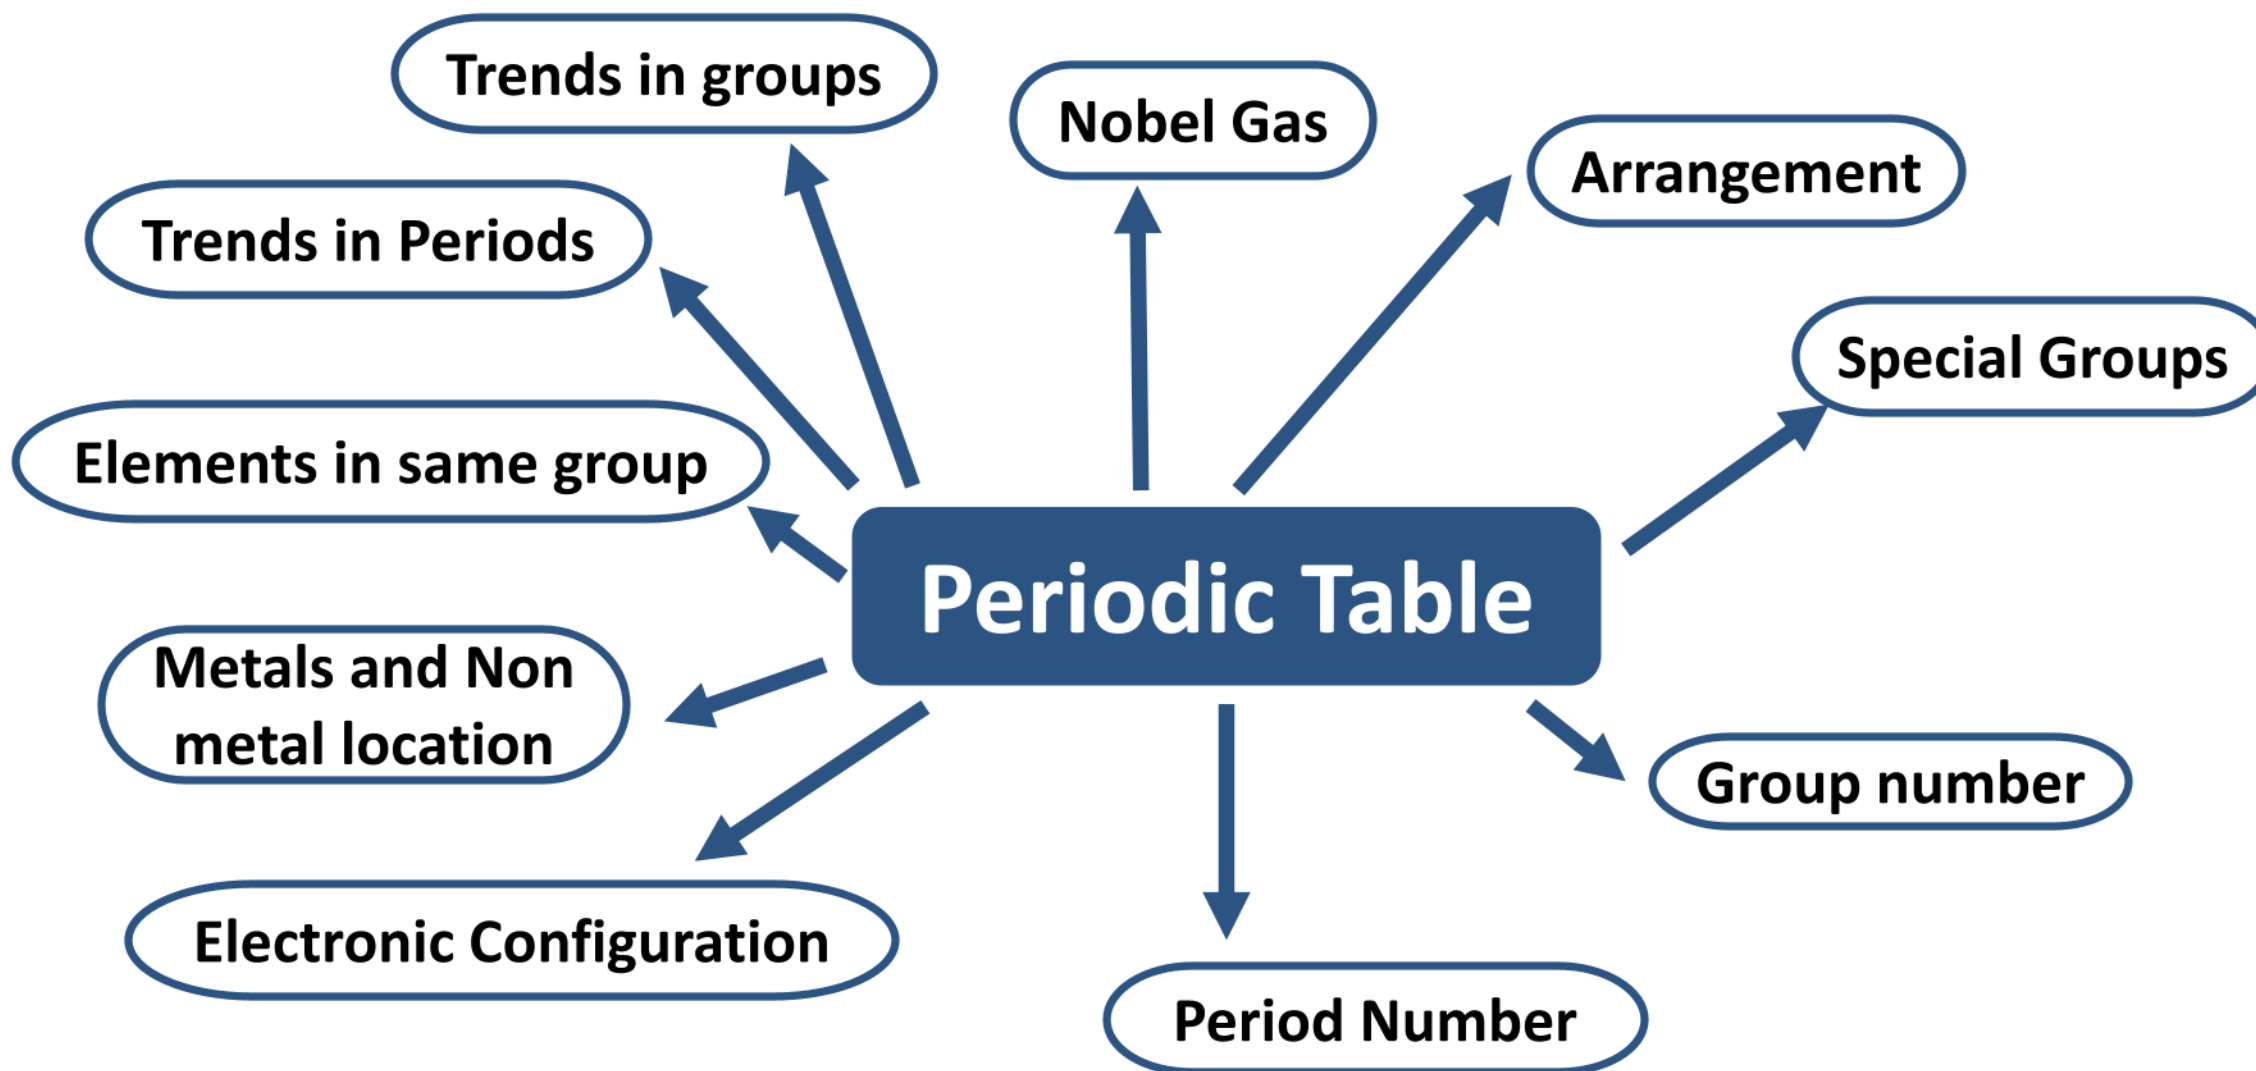

Chemistry

MIND MAP

INTERNATIONAL ORDINARY LEVEL

OLYMPIAN
INTERNATIONAL
ACADEMY

077 4258526

SENIOR INTERNATIONAL SCHOOL TEACHER

RUVINI WANNIARACHCHI BSc/PQHRM

①